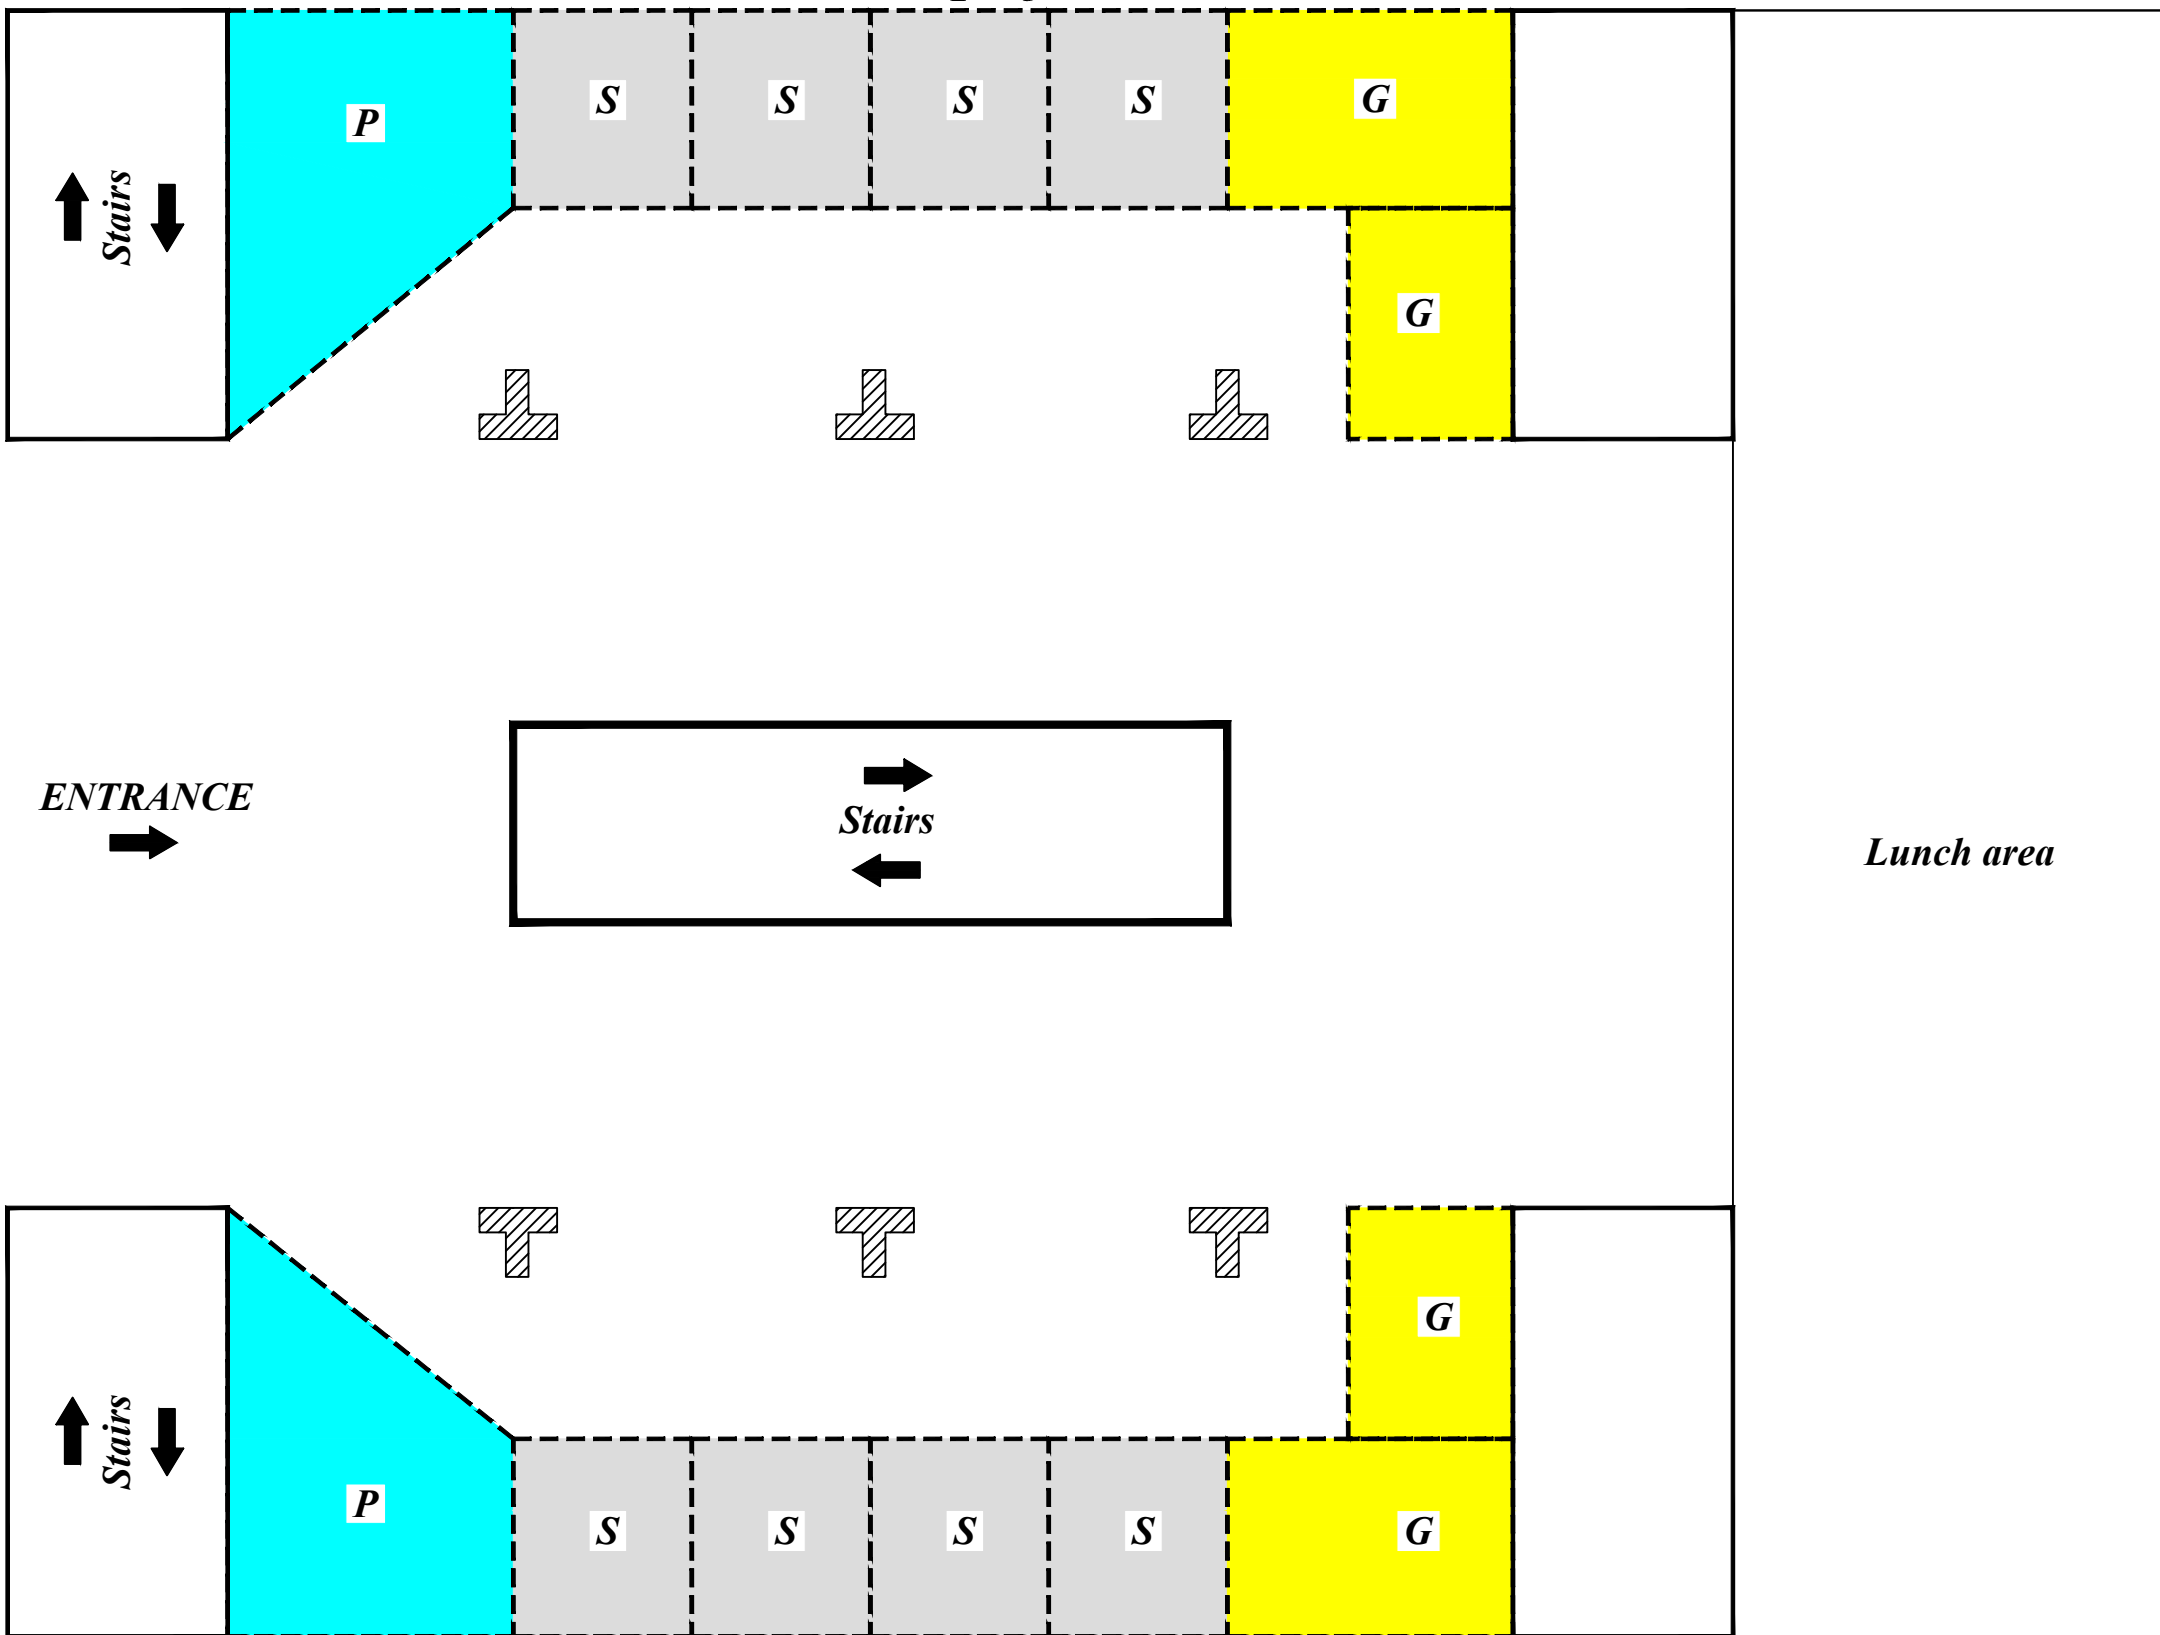

SKETCH
Transylvania University of Brasov
Aula Sergiu Chiriacescu, 41A, Iuliu Maniu street, Braşov
Romanian Surveying Week
Ground floor
-Expo floor-

LEGEND :

	<i>Platinum sponsor</i> 10 mp		<i>Gold sponsor</i> 8 mp		<i>Silver sponsor</i> 5mp
--	----------------------------------	--	-----------------------------	--	------------------------------