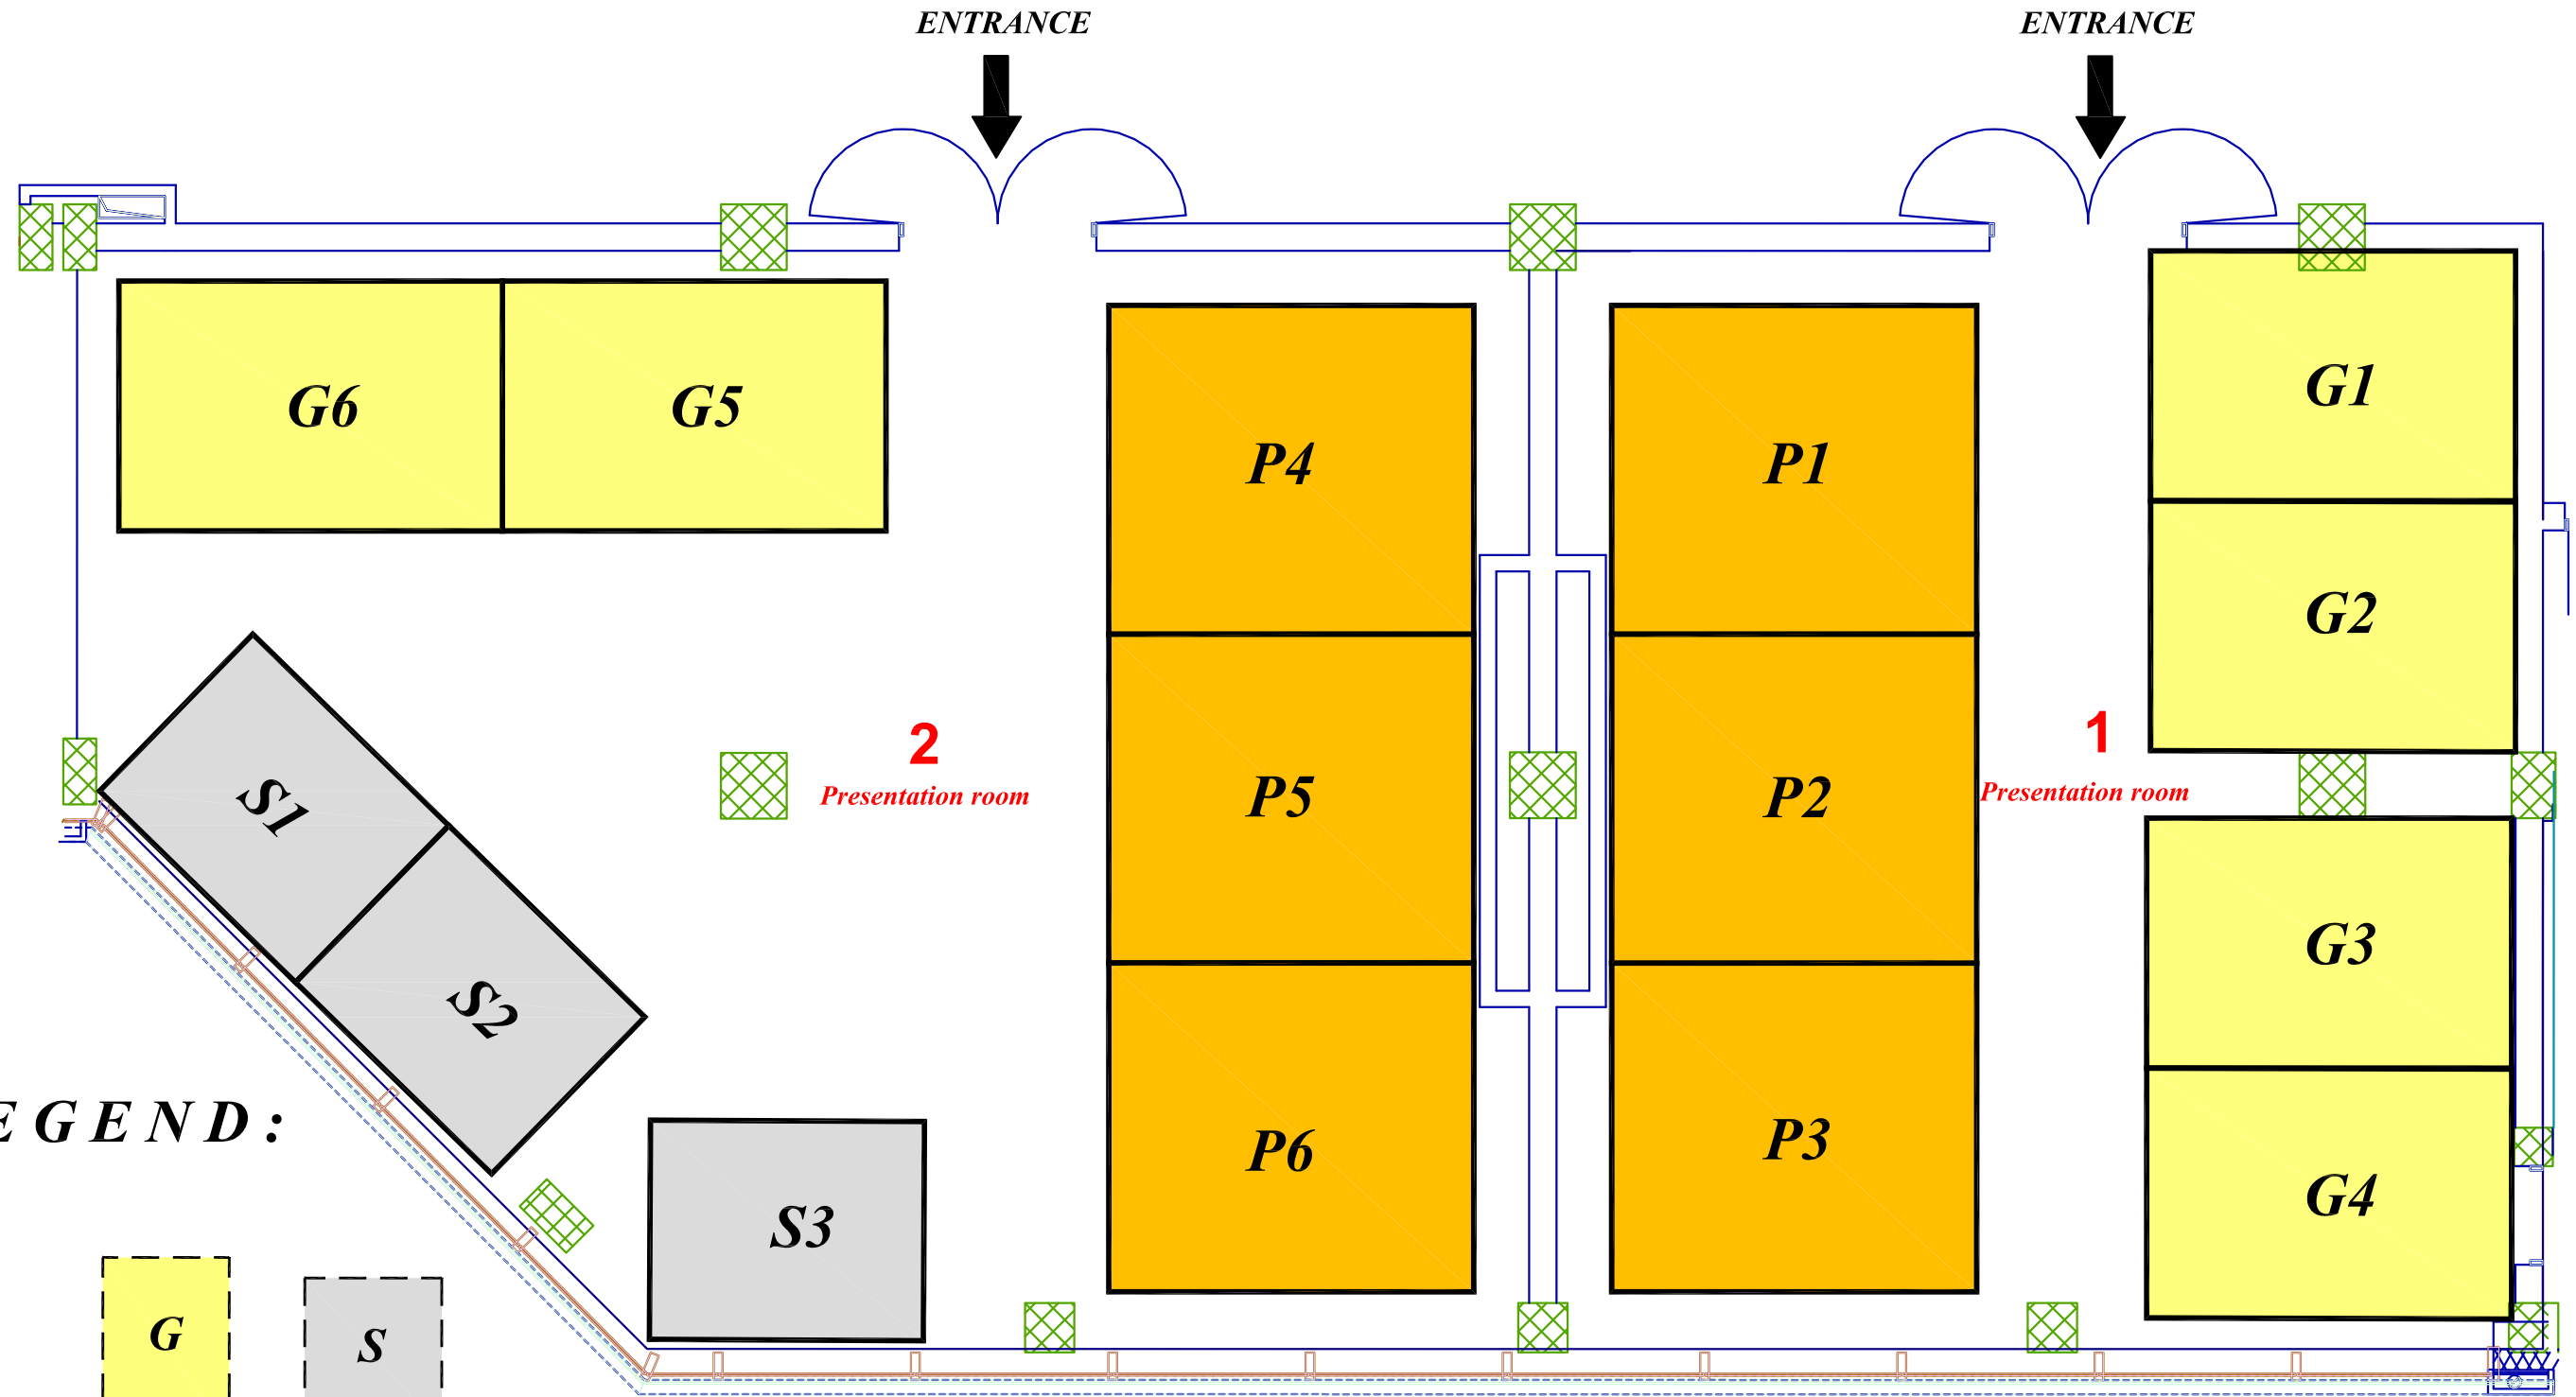

SKETCH
Romanian Surveying Week 2023
Modern Surveying Technologies for 3rd Millennium
-Expo floor-
Hotel President Business Baile Felix

LEGEND:

- | | | |
|---|---|---|
| 
P | 
G | 
S |
| <i>Platinum
sponsor
10 sqm</i> | <i>Gold
sponsor
8 sqm</i> | <i>Silver
sponsor
5 sqm</i> |